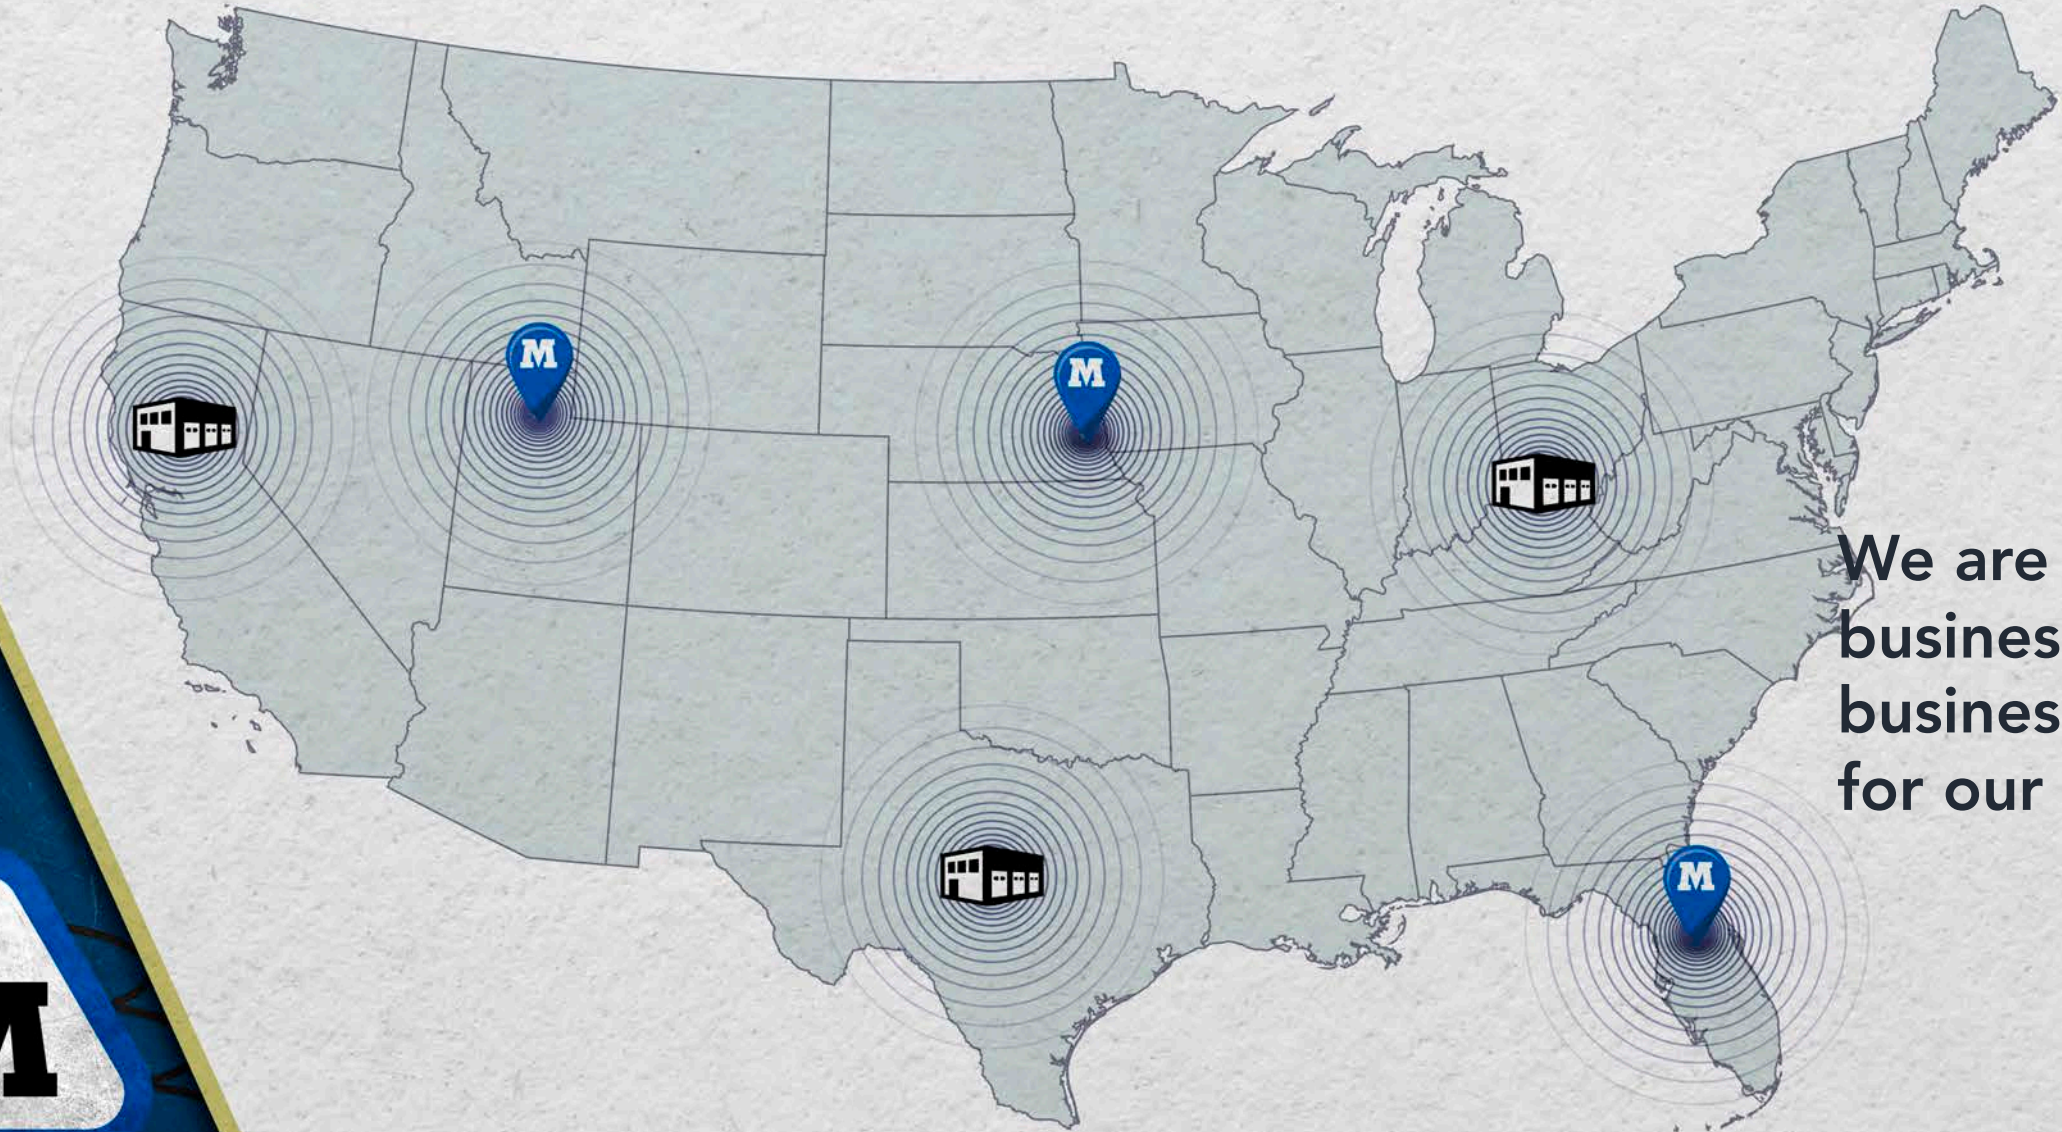

YOUR INDUSTRY PARTNER

We are in
business to make
business better
for our clients.

M